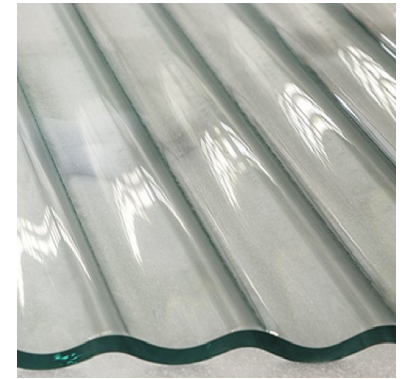

Corrugated Glass Data Sheet

CORRUGATED\_TRANSPARENT

image seen as 300mm x 300mm

**Pattern Design:** CORRUGATED

**Maximum panel size** 1100mm w x 3000mm h

**Thickness available:**  
> 13.5mm  
> thicker by request

**Transparent tints**  
> Low Iron - Standard  
> Clear  
> Bronze  
> Grey  
> Green

**Finish Options**  
> Metallic \*  
> Mirror \*  
> Sandblast \*\*  
> Opaque coloured \*\*  
> Transparent coloured \*\*